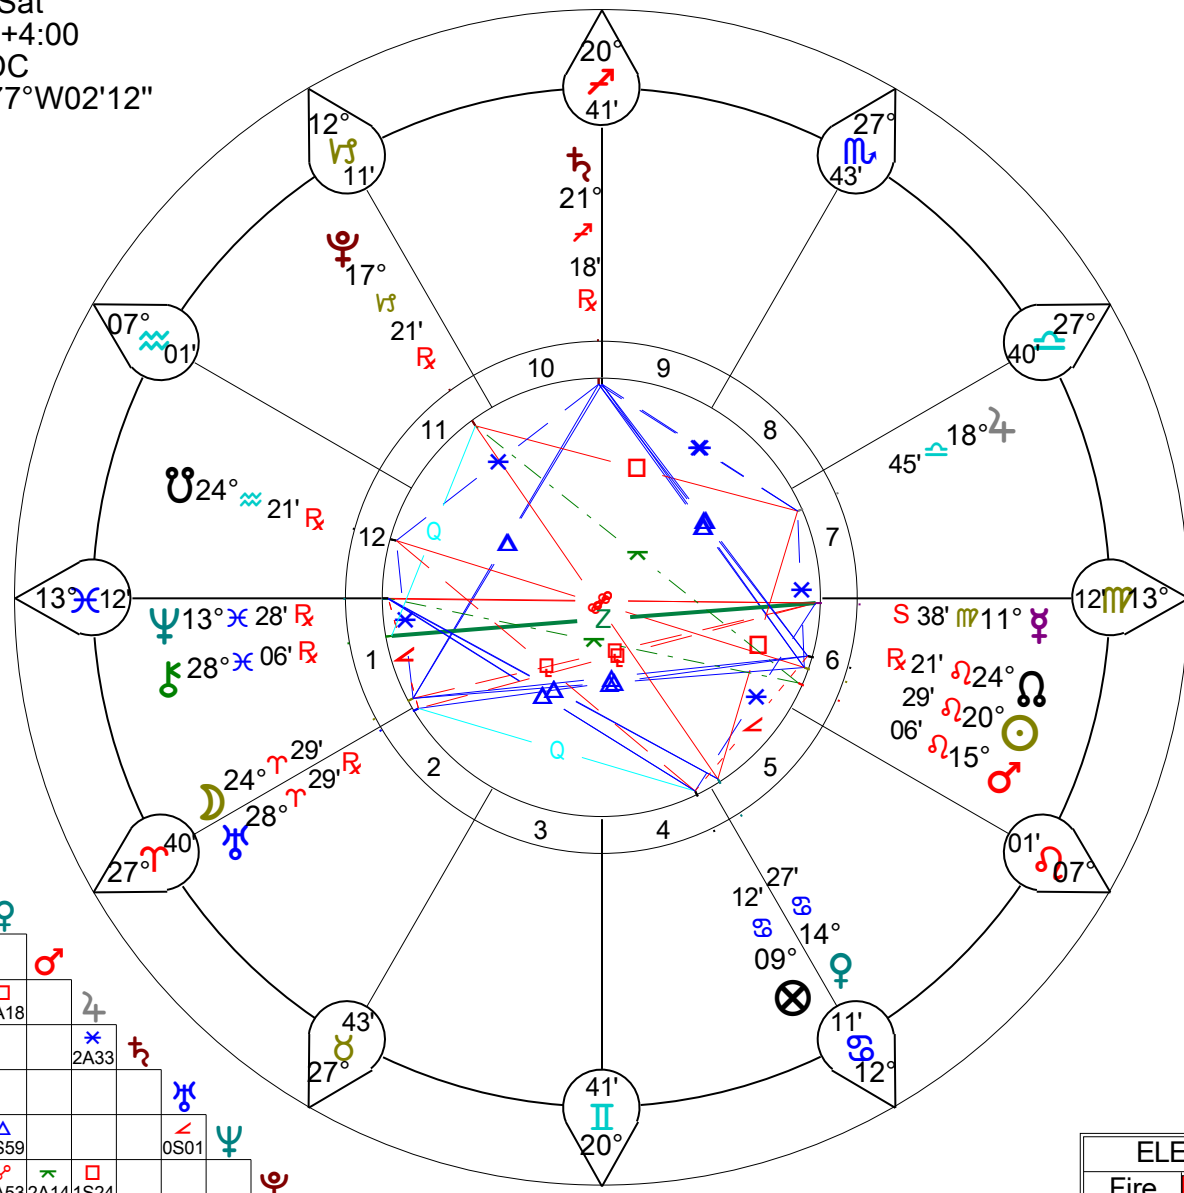

Mercury Retrograde
Natal Chart
 Aug 12 2017, Sat
 9:01 pm EDT +4:00
 Washington, DC
 38°N53'42" 077°W02'12"
 Geocentric
 Tropical
 Placidus
 Mean Node

begin.pag

Compliments of:-
 www.graceastrology.com

Asp	Name	Angle
♄	Conjunction	0°00'
♁	Opposition	180°00'
△	Trine	120°00'
□	Square	90°00'
✳	Sextile	60°00'
∠	Semisquare	45°00'
♁	Sesquisquare	135°00'
✳	Quincunx	150°00'
♁	Quintile	72°00'
Z	Quindecile	165°00'

Sg	Name	Sg	Name
♈	Aries	♎	Libra
♉	Taurus	♏	Scorpio
♊	Gemini	♐	Sagittarius
♋	Cancer	♑	Capricorn
♌	Leo	♒	Aquarius
♍	Virgo	♓	Pisces

Pt	Name	Sg	Hs
☾	Moon	♈	1
☼	Sun	♏	6
♃	Mercury	♍	6
♀	Venus	♋	5
♂	Mars	♏	6
♃	Jupiter	♎	7
♄	Saturn	♈	10
♅	Uranus	♈	2
♆	Neptune	♈	1
♇	Pluto	♏	11
♁	Chiron	♈	1
♁	North Node	♏	6
♋	South Node	♒	12
♈	Ascendant	♈	1
♁	Midheaven	♏	10
♁	Pt Fortune	♋	4

ELEMENTS*	
Fire	█
Earth	█
Air	█
Water	█

MODES*	
Cardinal	█
Fixed	█
Mutable	█

ASPECTS							
♅	∠	♃	0°01' S	♃	♁	As	0°15' A
☾	✳	♋	0°07' S	♅	∠	As	0°16' A
☾	△	♏	0°07' S	♄	♁	Mc	0°36' A
♁	□	♁	0°09' A	☼	△	♄	0°49' A
♏	∠	♁	0°09' A	♀	△	♃	0°59' S
☼	△	Mc	0°12' S	♀	△	As	1°14' A