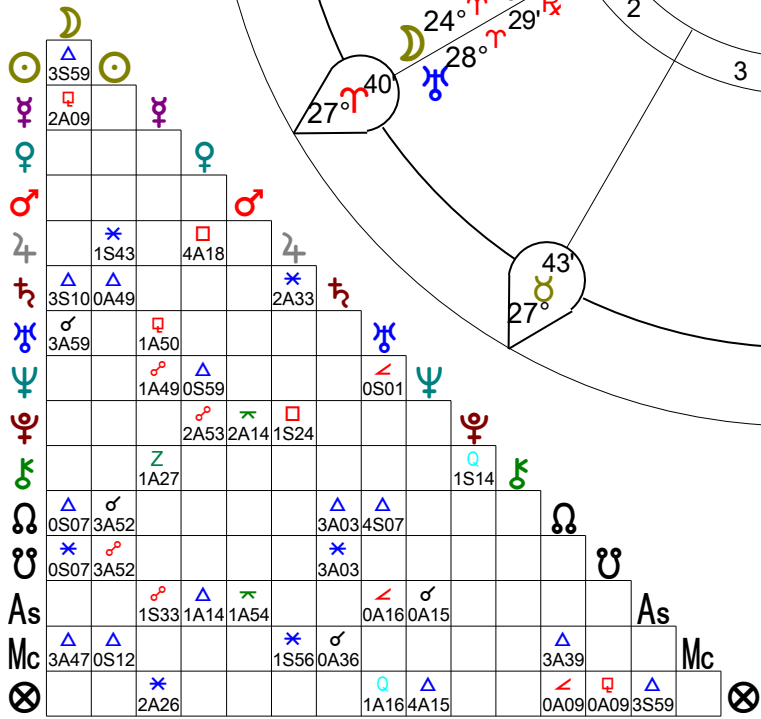

Mercury Retrograde
Natal Chart
 Aug 12 2017, Sat
 9:01 pm EDT +4:00
 Washington, DC
 38°N53'42" 077°W02'12"
 Geocentric
 Tropical
 Placidus
 Mean Node

begin.pag

Compliments of:-
 www.graceastrology.com

Asp	Name	Angle
♄	Conjunction	0°00'
♁	Opposition	180°00'
△	Trine	120°00'
□	Square	90°00'
✳	Sextile	60°00'
∠	Semisquare	45°00'
♁	Sesquisquare	135°00'
✳	Quincunx	150°00'
♁	Quintile	72°00'
Z	Quindecile	165°00'

Sg	Name	Sg	Name
♈	Aries	♎	Libra
♉	Taurus	♏	Scorpio
♊	Gemini	♐	Sagittarius
♋	Cancer	♑	Capricorn
♌	Leo	♒	Aquarius
♍	Virgo	♓	Pisces

Pt	Name	Sg	Hs
☾	Moon	♈	1
☼	Sun	♏	6
♃	Mercury	♍	6
♀	Venus	♋	5
♂	Mars	♏	6
♃	Jupiter	♎	7
♄	Saturn	♈	10
♅	Uranus	♈	2
♆	Neptune	♈	1
♇	Pluto	♏	11
♁	Chiron	♈	1
♁	North Node	♏	6
♋	South Node	♒	12
♈	Ascendant	♈	1
♁	Midheaven	♏	10
♁	Pt Fortune	♋	4